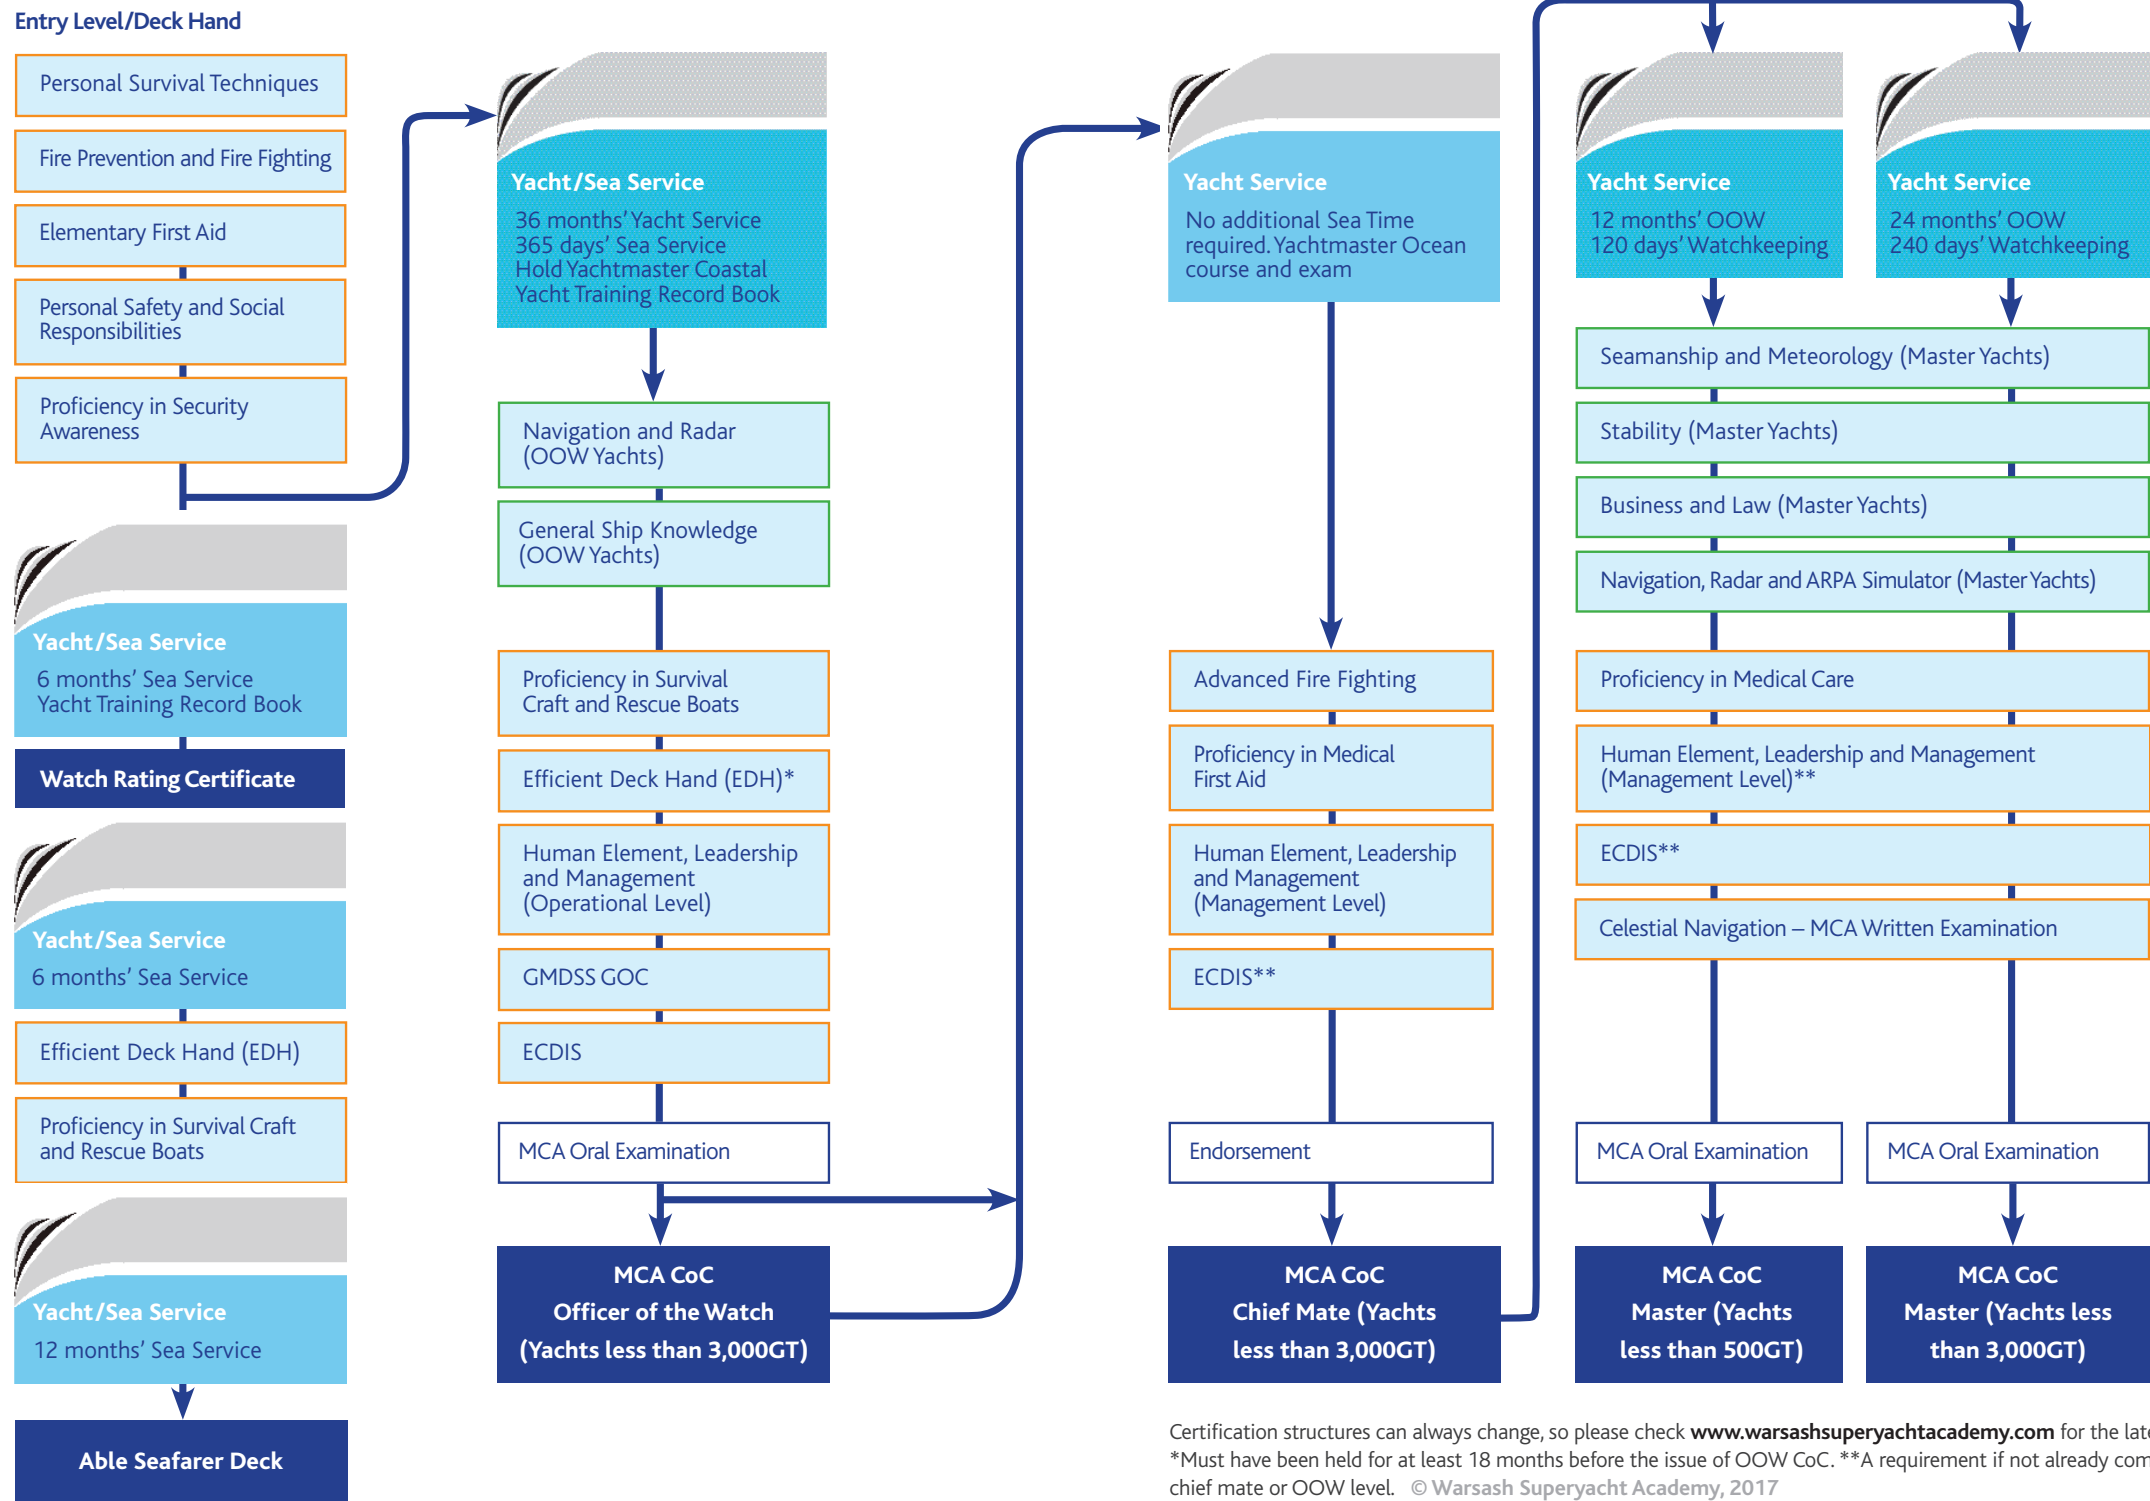

DECK OFFICER (YACHTS) – PROGRESSION CHART (INCL. STCW 2010 MANILA AMENDMENTS)

Certification structures can always change, so please check www.warsashsuperyachtacademy.com for the latest version.
*Must have been held for at least 18 months before the issue of OOW CoC. **A requirement if not already completed at chief mate or OOW level. © Warsash Superyacht Academy, 2017